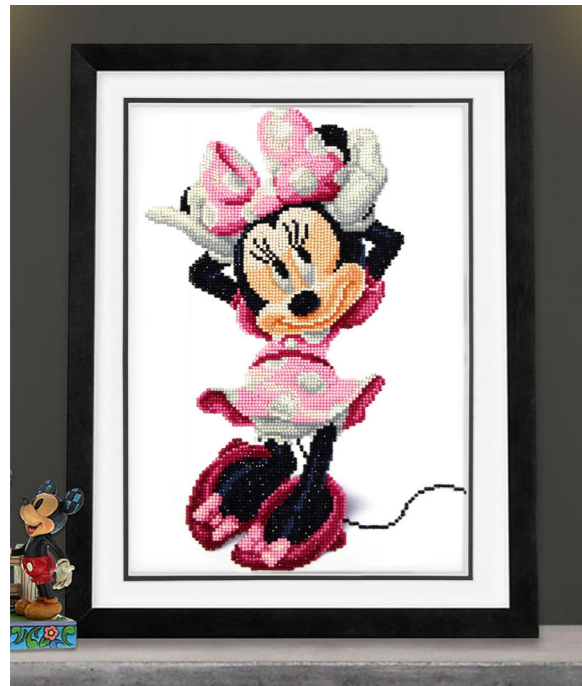

DDD Series

Design Item Code	Design Name	BACK Loading Frame	BACK Loading Frame Item Code	Mat Board	FRONT Loading Frame	Design Aperture Size	Frame size
DDD.1001	Mickey Wonders	F	DDFB.FB Black DDFB.FW White	21	None	31 x 43cm 12.2" x 16.9"	50.5 x 62.5 19.9" x 24.6"
DDD.1002	Minnie's bow						
DDD.1003	Daisy						
DDD.1004	Donald						
DDD.1005	Goofy						
DDD.1006	Pluto						
DDD.1008	Pooh with Bee	A	DDFB.AB Black DDFB.AW White	1	DDFF.001 Black DDFF.001 White	22 x 22cm 8.7" x 8.7"	34 x 34cm 13.4" x 13.4"
DDD.1010	Cinderella's World	G	DDFB.GB Black DDFB.GW White	23	None	40 x 40cm 15.7" x 15.7"	54 x 54cm 21.3 x 21.3"
DDD.1011	Belle's World						
DDD.1012	Snow White's World						
DDD.1021	GEO Elsa	F	DDFB.FB Black DDFB.FW White	22	None	32 x 45cm 12.6" x 17.7"	50.5 x 62.5 19.9" x 24.6"
DDD.1022	GEO Olaf						
DDD.1024	Snow Sisters	G	DDFB.GB Black DDFB.GW White	23	None	40 x 40cm 15.7" x 15.7"	54 x 54cm 21.3 x 21.3"
DDD.1025	Olaf						
DDD.1026	Icebreaker	A	DDFB.AB Black DDFB.AW White	1	DDFF.001 Black DDFF.001 White	22 x 22cm 8.7" x 8.7"	34 x 34cm 13.4" x 13.4"
DDD.1027	Anna Cameo						
DDD.1028	Elsa Cameo						

NOTE: DDD kits are only available in Australia, Malaysia & North America

SD Series

Design Item Code	Design Name	BACK Loading Frame	BACK Loading Frame Item Code	Mat Board	FRONT Loading Frame	Design Aperture Size	Frame size
SD2.401	Budding Rose	B	DDFB.BB Black DDFB.BW White	4	None	25.5 x 20.5cm 10" x 8"	37 x 39cm 14.6" x 15.4"
SD2.402	Watercolour Rose	B	DDFB.BB Black DDFB.BW White	5	DDFF.010 Black DDFF.010 White	23 x 25cm 9.1 X 9.8	37 x 39cm 14.6" x 15.4"
SD2.403	Whisper Purple	A	DDFB.AB Black DDFB.AW White	3	DDFF.009 Black DDFF.009 White	23 x 23cm 9.1 x 9.1	34 x 34cm 13.4" x 13.4"
SD2.404	Whisper Red						
SD2.405	Daydream Kitty	B	DDFB.BB Black DDFB.BW White	4	None	25.5 x 20.5cm 10" x 8"	37 x 39cm 14.6" x 15.4"
SD2.406	Tunnel to unknown						
SD2.407	Smokey Grey						
SD2.408	Temptation	B	DDFB.BB Black DDFB.BW White	5	DDFF.010 Black DDFF.010 White	23 x 25cm 9.1" X 9.8"	37 x 39cm 14.6" x 15.4"
SD3.401	Oriental Bloom	C	DDFB.CB Black DDFB.CW White	9	None	27 x 37cm 10.6" x 14.6"	42 x 50cm 16.5" x 19.7"
SD3.402	Love Tulips	C	DDFB.CB Black DDFB.CW White	7	DDFF.008 Black DDFF.008 White	35 x 27cm 13.8" x 10.6"	42 x 50cm 16.5" x 19.7"
SD3.403	Blossoming Heart	D	DDFB.DB Black DDFB.DW White	11	DDFF.002 Black DDFF.002 White	32 x 32cm 12.6" x 12.6"	44 x 44cm 17.3" x 17.3"
SD3.404	Springtime cuppa						
SD3.405	Teatime Poppies						
SD3.406	Timeless Roses						
SD4.401	Wistful Sunflowers	C	DDFB.CB Black DDFB.CW White	9	None	27 x 37cm 10.6 x 14.6	42 x 50cm 16.5" x 19.7"
SD4.403	Natural Wonders Mosaic						
SD4.410	Magical Baby	C	DDFB.CB Black DDFB.CW White	8	None	35 x 32cm 13.8 x 12.6	42 x 50cm 16.5" x 19.7"
SD4.411	Hanging around	C	DDFB.CB Black DDFB.CW White	7	DDFF.008 Black DDFF.008 White	27 x 35cm 10.6" x 13.8"	42 x 50cm 16.5" x 19.7"
SD4.413	Summertime Beach						
SD5.401	Majesty	E	DDFB.EB Black DDFB.EW White	16	None	32 x 42cm 12.6" x 16.5"	49 x 59cm 19.3" x 23.2"
SD5.402	Romantic Pink Peonies	C	DDFB.CB Black DDFB.CW White	6	DDFF.004 Black DDFF.004 White	28 x 35.5cm 11" x 14"	42 x 50cm 16.5" x 19.7"
SD5.403	Burning rubber	E	DDFB.EB Black DDFB.EW White	17	DDFF.005 Black DDFF.005 White	35.5 x 45.5cm 14" x 17.9"	49 x 59cm 19.3" x 23.2"
SD5.404	Leopard portrait	E	DDFB.EB Black DDFB.EW White	15	None	30 x 40cm 11.8" x 15.7"	49 x 59cm 19.3" x 23.2"
SD5.405	Splash of Red