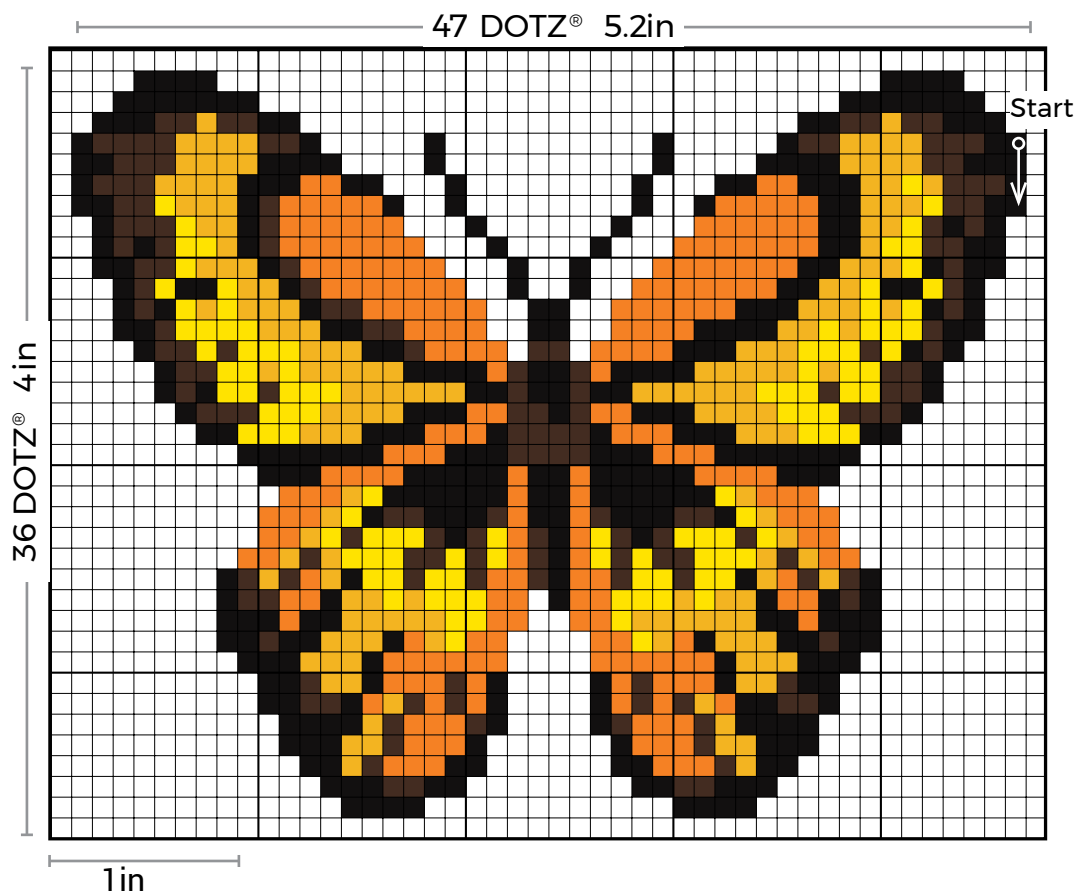

Yellow Butterfly

Design Size: 47 x 36 DOTZ® (5.2in x 4in)

Skill Level: Beginner

Color Palette:

- Wattle 8319
- Sunshine 8324
- Marigold 8325
- Chocolate Brown 8402
- Charcoal 8410

Other Supplies:

- Sandwich Adhesive Roll
- Diamond painting pen
- Wax
- Craft tray
- Scissors
- Surface to decorate

Tip:

Start at the top dot on the far right side (as shown), and work that vertical row first.

Visit [DiamondDotz.com](https://www.diamonddotz.com)
for in-depth Freestyle diamond painting instructions,
plus more tips & techniques