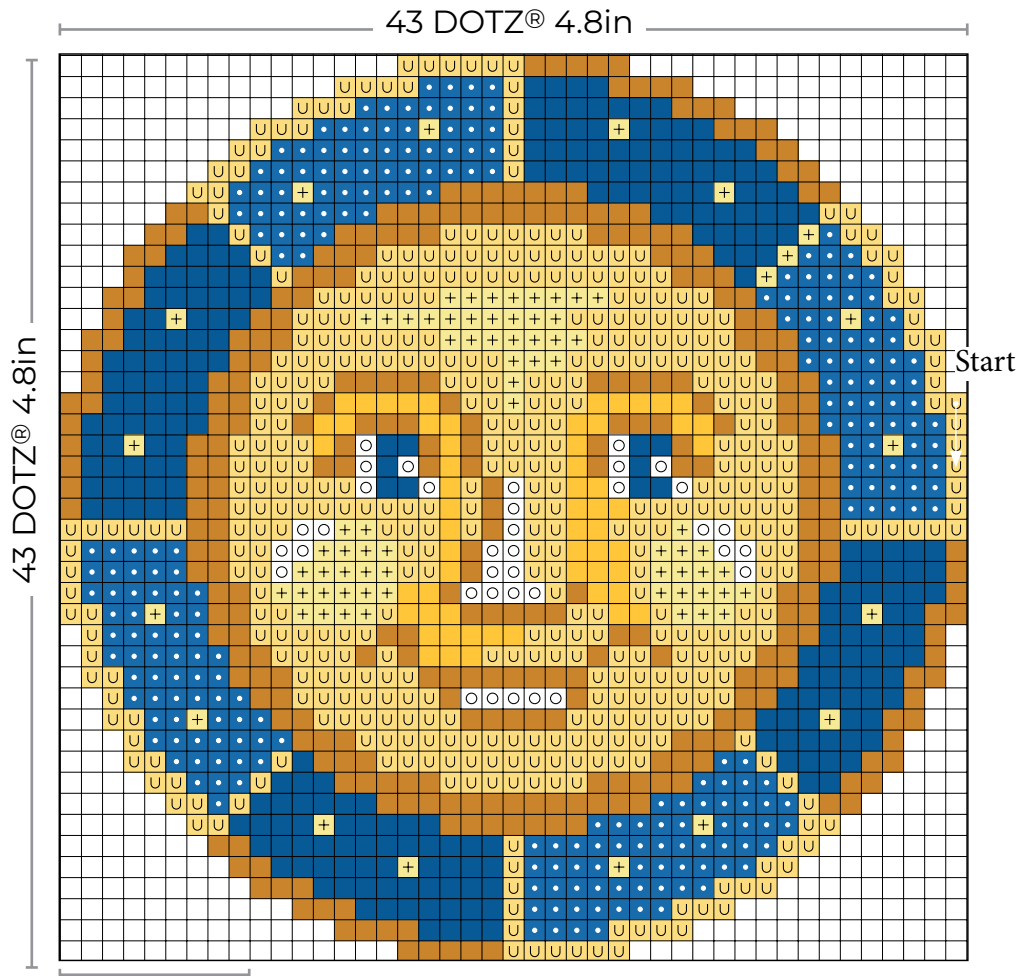

Sun

Design Size: 43 x 43 DOTZ® (4.8in x 4.8in)

Skill Level: Beginner

Color Palette:

- AB Cream 5007
- Wattle 8319
- Dark Wattle 8320
- Straw 8305
- Cadmium 8306
- Santorini 8127
- Ocean Blue 8130

Other Supplies:

- Sandwich Adhesive Roll
- Diamond painting pen
- Wax
- Craft tray
- Scissors
- Surface to decorate

Tip:

Start at the top dot on the far right side (as shown), and work that vertical row first.

1in
 Visit DiamondDotz.com
 for in-depth Freestyle diamond painting instructions,
 plus more tips & techniques