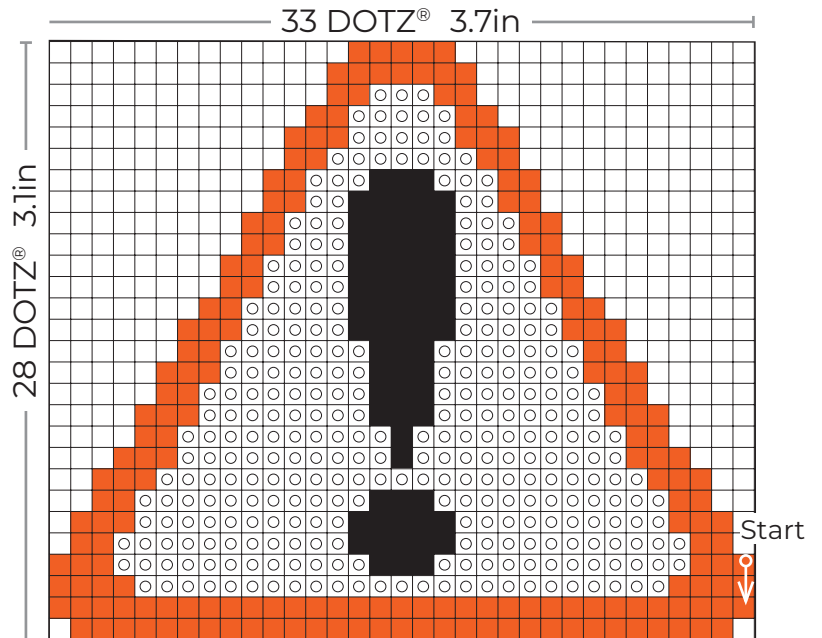

Star & Warning Signs

Design Size: 25 x 30 DOTZ® (2.8in x 3.3in) & 33 x 28 DOTZ® (3.71in x 3.1in)

Skill Level: Beginner

Color Palette:

- Black 8001
- Ivory 8002
- Daffodil 8328
- Orange AB 5012

Other Supplies:

- Sandwich Adhesive Roll
- Diamond painting pen
- Wax
- Craft tray
- Scissors
- Surface to decorate

Tip:

Start at the top dot on the far right side (as shown), and work that vertical row first.

Visit [DiamondDotz.com](https://www.diamonddotz.com) for in-depth Freestyle diamond painting instructions, plus more tips & techniques