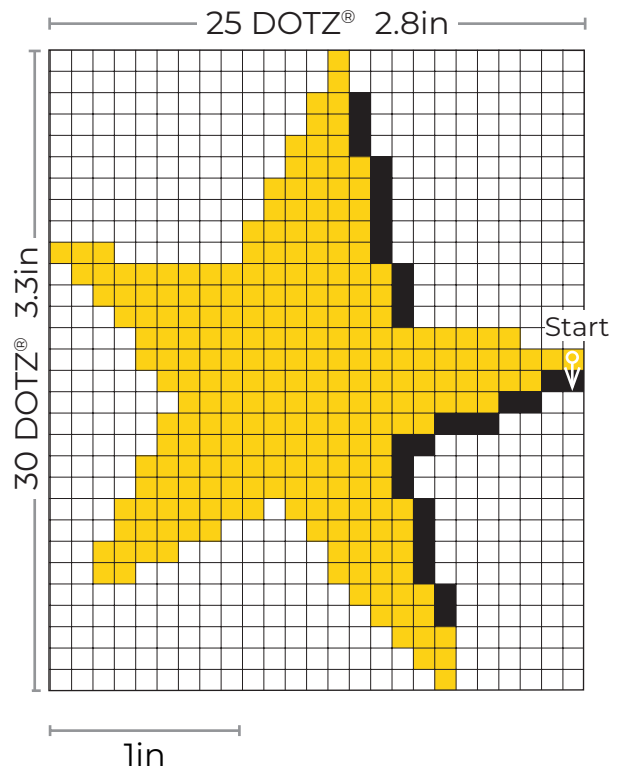

Star & Warning Signs

Design Size: 25 x 30 DOTZ® (2.8in x 3.3in) & 33 x 28 DOTZ® (3.71in x 3.1in)

Skill Level: Beginner

Color Palette:

- Black 8001
- Ivory 8002
- Daffodil 8328
- Orange AB 5012

Other Supplies:

- Sandwich Adhesive Roll
- Diamond painting pen
- Wax
- Craft tray
- Scissors
- Surface to decorate

Tip:

Start at the top dot on the far right side (as shown), and work that vertical row first.

Visit [DiamondDotz.com](https://www.diamonddotz.com) for in-depth Freestyle diamond painting instructions, plus more tips & techniques