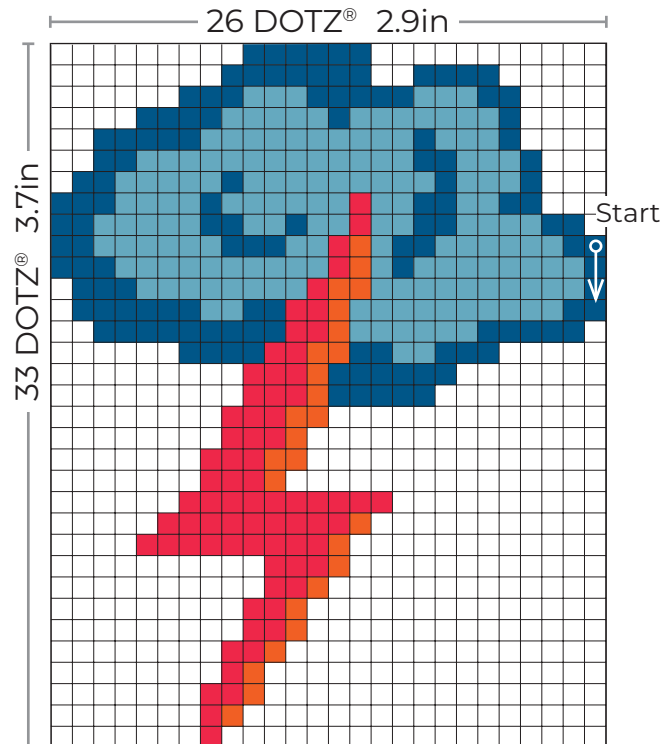

Smile & Lightning

Design Size: 23 x 23 DOTZ® (2.6in x 2.6in) & 26 x 33 DOTZ® (2.9in x 3.7in)

Skill Level: Beginner

Color Palette:

- Black 8001
- Ivory 8002
- Daffodil 8328
- Bright Red 8014
- Orange AB 5012
- Oriental Blue 8153
- Dark Sea Quest 8151

Other Supplies:

- Sandwich Adhesive Roll
- Diamond painting pen
- Wax
- Craft tray
- Scissors
- Surface to decorate

Tip:

Start at the top dot on the far right side (as shown), and work that vertical row first.