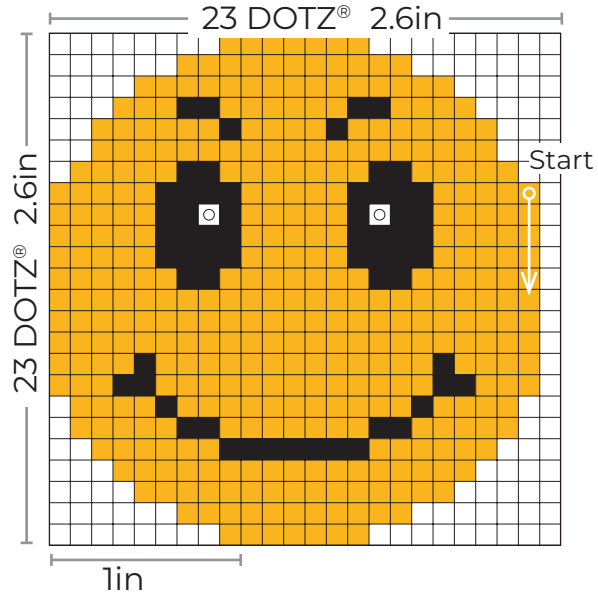

Smile & Lightning

Design Size: 23 x 23 DOTZ® (2.6in x 2.6in) & 26 x 33 DOTZ® (2.9in x 3.7in)

Skill Level: Beginner

Color Palette:

- Black 8001
- Ivory 8002
- Daffodil 8328
- Bright Red 8014
- Orange AB 5012
- Oriental Blue 8153
- Dark Sea Quest 8151

Other Supplies:

- Sandwich Adhesive Roll
- Diamond painting pen
- Wax
- Craft tray
- Scissors
- Surface to decorate

Tip:

Start at the top dot on the far right side (as shown), and work that vertical row first.