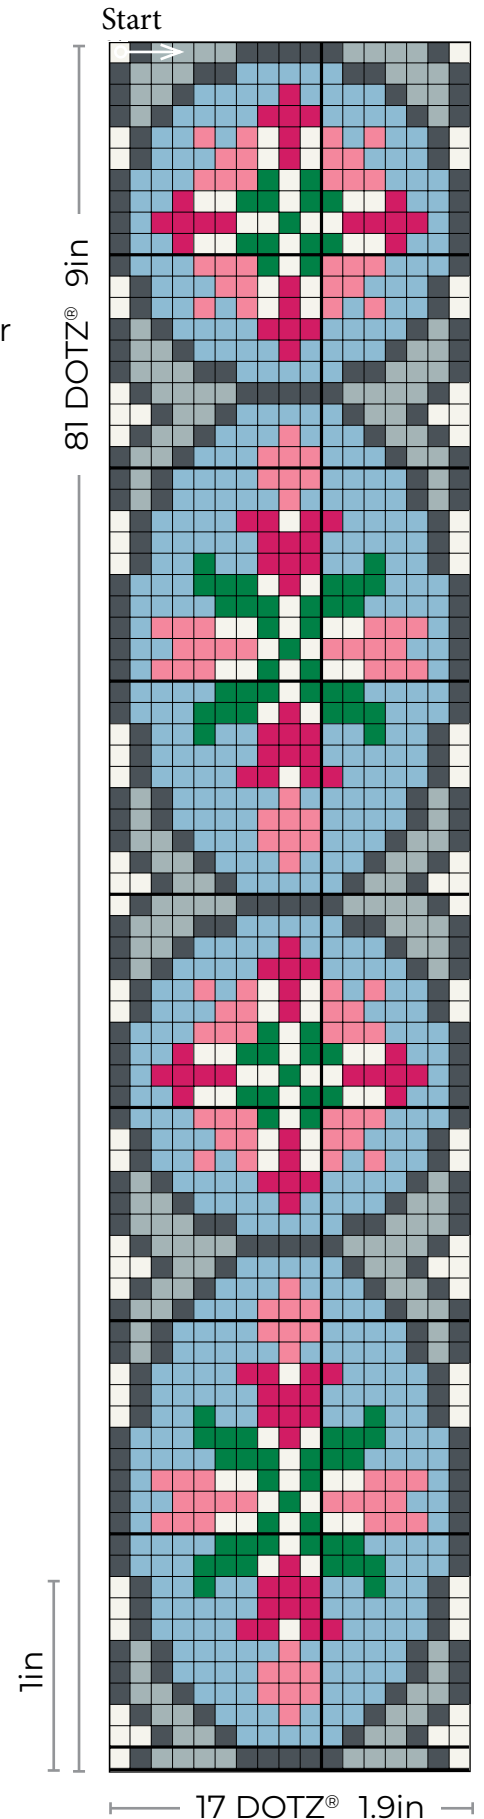

Silver Border

Design Size: 17 DOTZ® (1.9in) wide

Skill Level: Beginner

Color Palette:

- Ice 8147
- Mid Sea Quest 8149
- Mid Jazz Pink 8062
- Cyclamen 8064
- Kelly Green 8245
- Dove 8441
- Metallic Pewter 7005

Other Supplies:

- Sandwich Adhesive Roll or Grid Fabric with Adhesive
- Diamond painting pen
- Wax
- Craft tray
- Scissors
- Surface to decorate

Tip:

Start at the top dot on the far right side (as shown), and work that vertical row first.