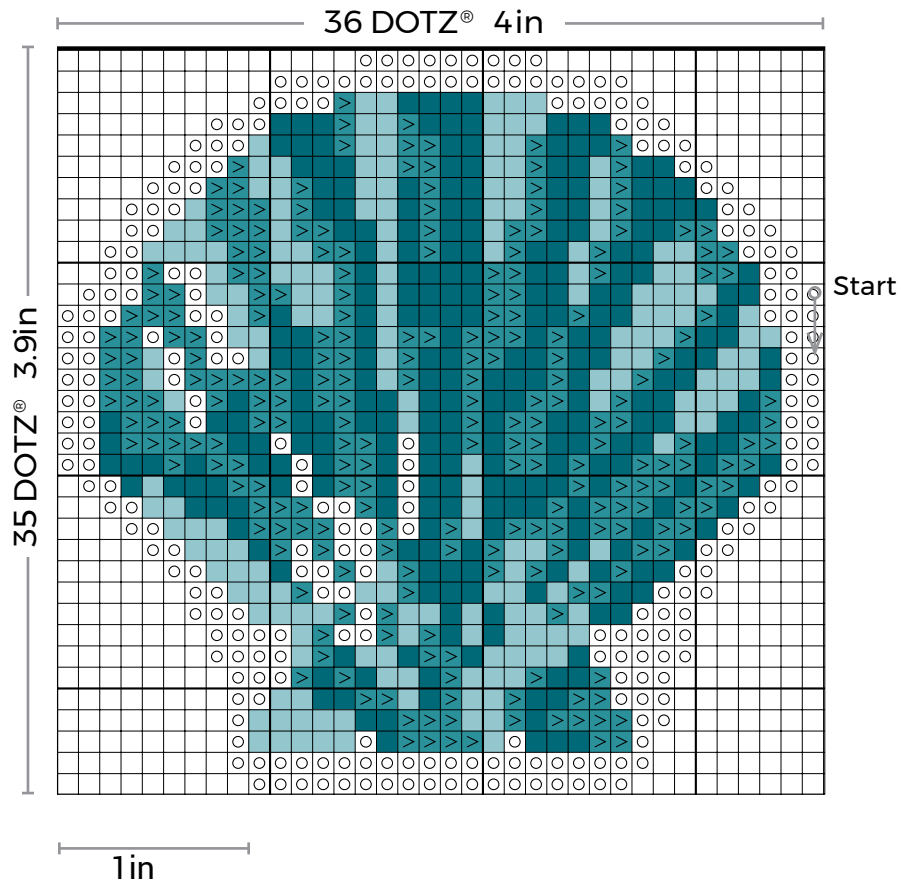

Shell

Design Size: 36 x 35 DOTZ® (4in x 3.9in)

Skill Level: Beginner

Color Palette:

- Aqua Mist 8165
- Turquoise 8179
- Oriental Turquoise 8181
- White AB Sparkle 5001

Other Supplies:

- Sandwich Adhesive Roll
- Diamond painting pen
- Wax
- Craft tray
- Scissors
- Surface to decorate

Tip:

Start at the top dot on the far right side (as shown), and work that vertical row first.

Visit DiamondDotz.com for in-depth Freestyle diamond painting instructions, plus more tips & techniques