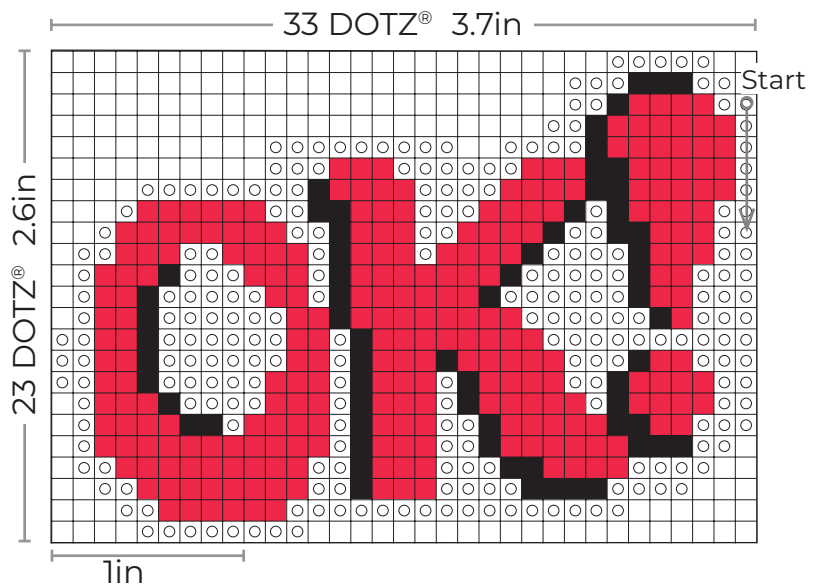

Question & OK Signs

Design Size: 34 x 31 DOTZ® (3.8in x 3.4in) & 33 x 23 DOTZ® (3.7in x 2.6in)

Skill Level: Beginner

Color Palette:

- Black 8001
- Ivory 8002
- Daffodil 8328
- Bright Red 8014
- Orange AB 5012
- Oriental Blue 8153
- Dark Sea Quest 8151

Other Supplies:

- Sandwich Adhesive Roll
- Diamond painting pen
- Wax
- Craft tray
- Scissors
- Surface to decorate

Tip:

Start at the top dot on the far right side (as shown), and work that vertical row first.