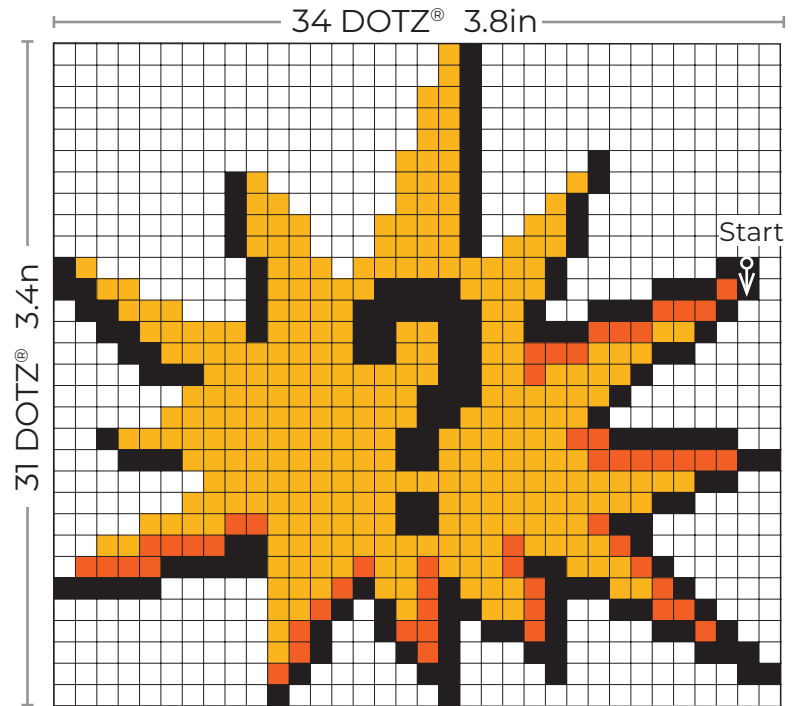

Question & OK Signs

Design Size: 34 x 31 DOTZ® (3.8in x 3.4in) & 33 x 23 DOTZ® (3.7in x 2.6in)

Skill Level: Beginner

Color Palette:

- Black 8001
- Ivory 8002
- Daffodil 8328
- Bright Red 8014
- Orange AB 5012
- Oriental Blue 8153
- Dark Sea Quest 8151

Other Supplies:

- Sandwich Adhesive Roll
- Diamond painting pen
- Wax
- Craft tray
- Scissors
- Surface to decorate

Tip:

Start at the top dot on the far right side (as shown), and work that vertical row first.