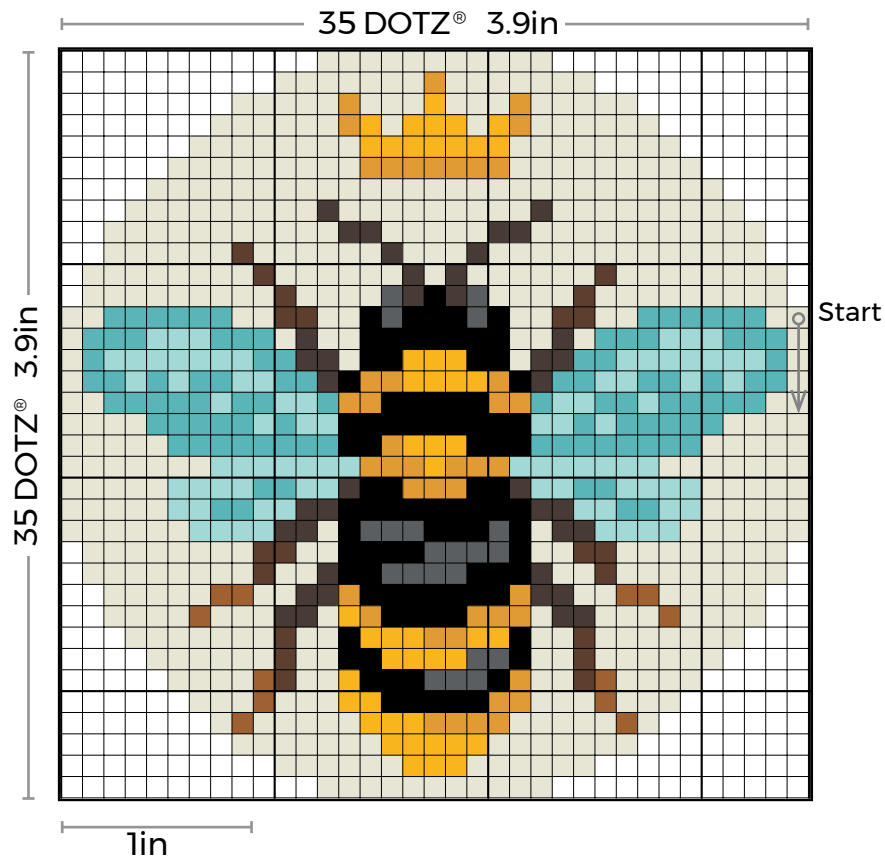

Queen Bee

Design Size: 35 x 35 DOTZ® (3.9in x 3.9in)

Skill Level: Beginner

Color Palette:

- Black 8001
- Steel 8448
- Chocolate Brown 8402
- Brown 8401
- Bark 8400
- Dark Wattle 8320
- Wattle 8319
- Light Glacier 8132
- Glacier Blue 8133
- Cream AB 5007

Other Supplies:

- Sandwich Adhesive Roll
- Diamond painting pen
- Wax
- Craft tray
- Scissors
- Surface to decorate

Tip:

Start at the top dot on the far right side (as shown), and work that vertical row first.