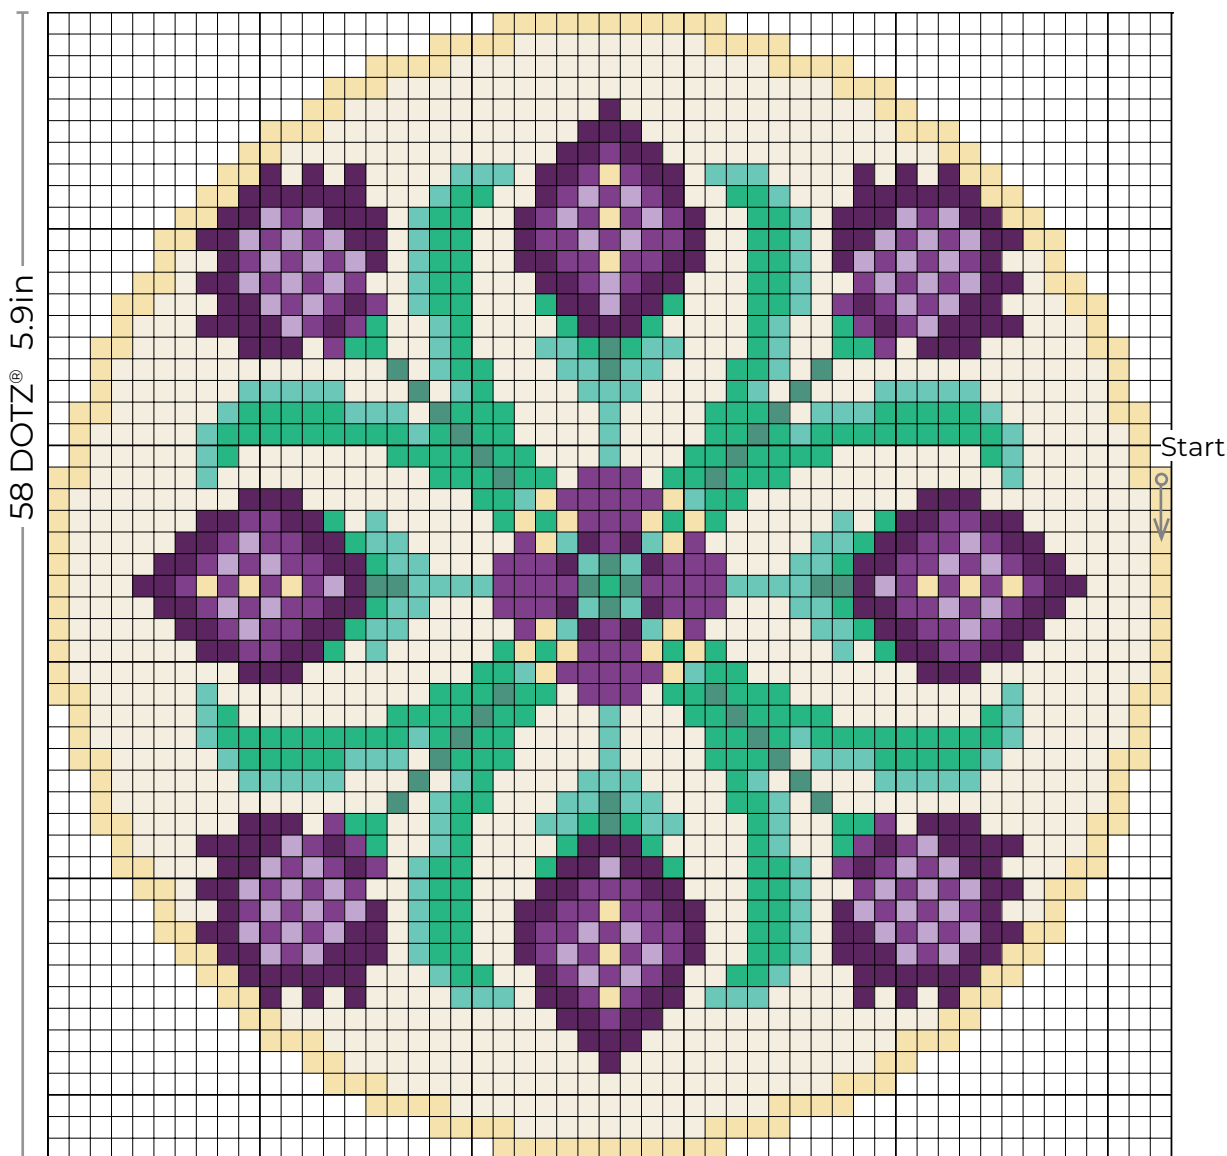

Purple Flower Mandala

Design Size: 53 x 53 DOTZ® (5.9in x 5.9in)

Skill Level: Beginner

Color Palette:

- Purple 8102
- Light Purple 8100
- Lilac 8098
- Bright Mint Green 8220
- Mint Green 8219
- Mid Mint Green 8218
- White Frost 8411
- Cream AB Sparkle 5007

Other Supplies:

- Sandwich Adhesive Roll
- Diamond painting pen
- Wax
- Craft tray
- Scissors
- Surface to decorate

Tip:

Start at the top dot on the far right side (as shown), and work that vertical row first.

53DOTZ® 5.9in

Visit [DiamondDotz.com](https://www.diamonddotz.com)

1in for in-depth Freestyle diamond painting instructions, plus more tips & techniques