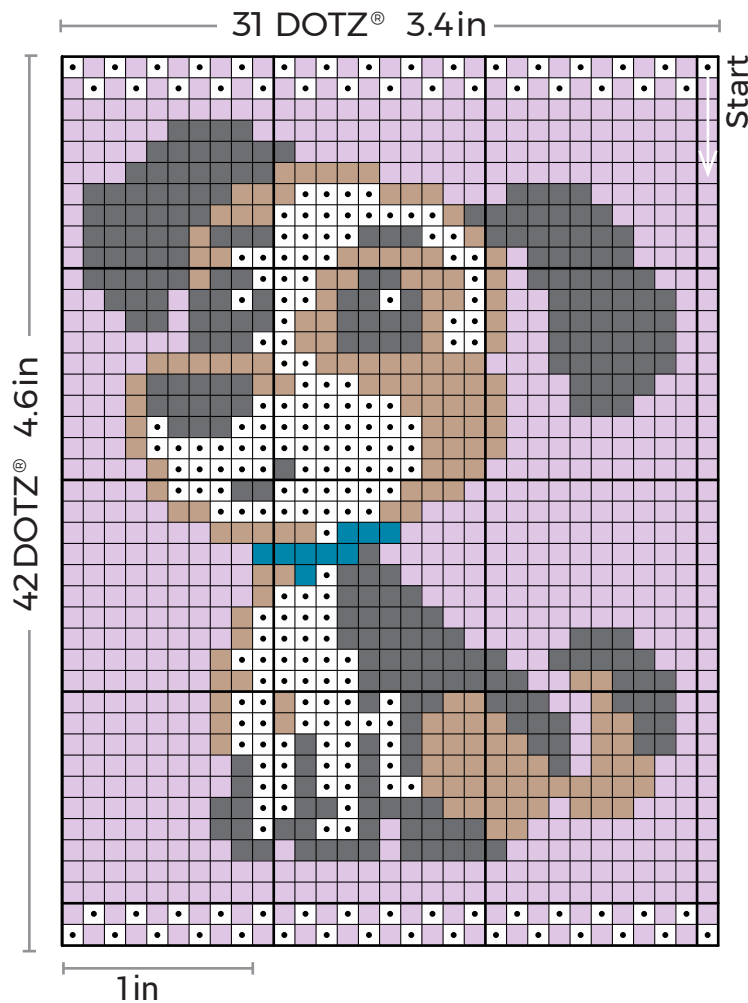

Puppy

Design Size: 31 x 42 DOTZ® (3.4in x 4.6in)

Skill Level: Beginner

Color Palette:

- Black 8001
- Ivory 8002
- Lilac 8098
- Dark Aqua 8143
- Bark 84008

Other Supplies:

- Sandwich Adhesive Roll or Grid Fabric with Adhesive
- Diamond painting pen
- Wax
- Craft tray
- Scissors
- Surface to decorate

Tip:

Start at the top dot on the far right side (as shown), and work that vertical row first.

Visit [DiamondDotz.com](https://www.diamonddotz.com) for in-depth Freestyle diamond painting instructions, plus more tips & techniques