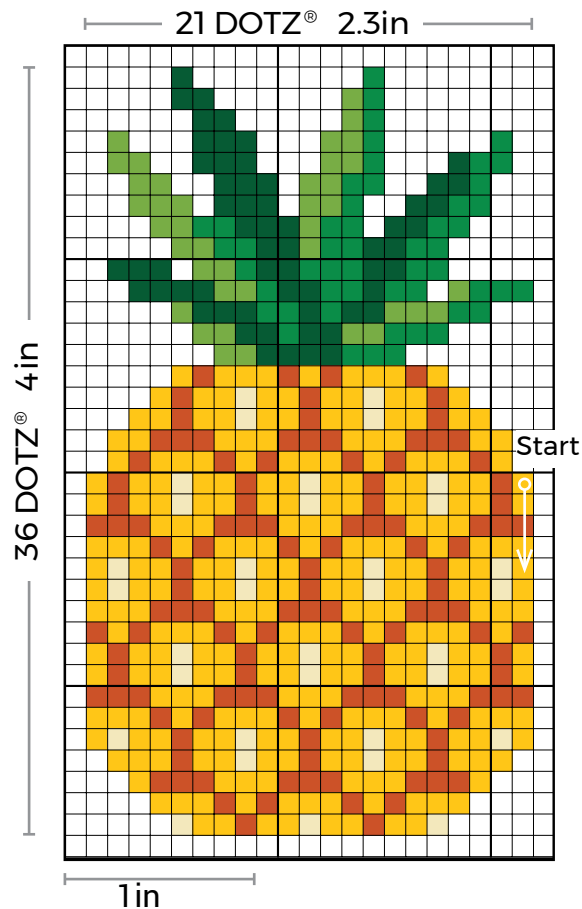

Pineapple

Design Size: 21 x 36 DOTZ® (2.3in x 4in)

Skill Level: Beginner

Color Palette:

- Mid Kelly Green 8246
- Light Frog Green 8248
- Lorikeet 8244
- Baby Yellow 8326
- Sunshine 8324
- Poppy 8335

Other Supplies:

- Sandwich Adhesive Roll
- Diamond painting pen
- Wax
- Craft tray
- Scissors
- Surface to decorate

Tip:

Start at the top dot on the far right side (as shown), and work that vertical row first.

Visit [DiamondDotz.com](https://www.diamonddotz.com)
for in-depth Freestyle diamond painting instructions,
plus more tips & techniques