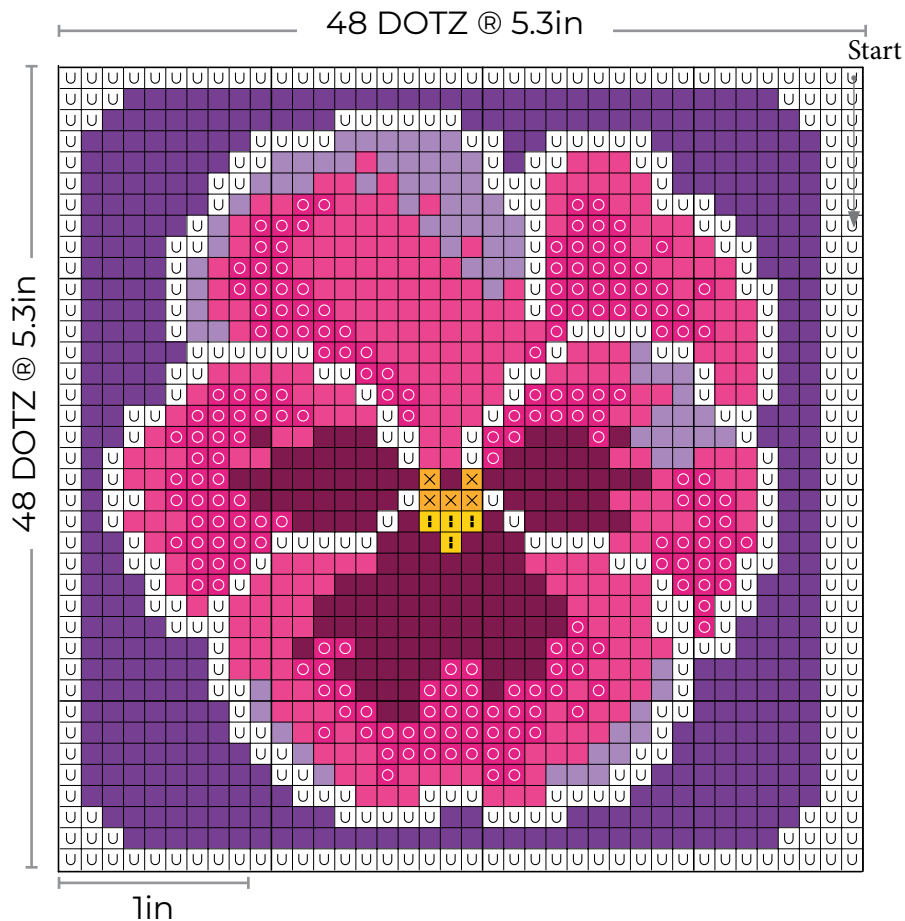

Pansy

Design Size: 48 x 48 DOTZ® (5.3in x 5.3in)

Skill Level: Beginner

Color Palette:

- Mid Cyclamen 8066
- Dark Cyclamen 8067
- Port Wine 80474
- Lavender 8104
- Gentian 8113
- Daffodil 8328
- Marigold 8325
- Ivory 8002

Other Supplies:

- Sandwich Adhesive Roll or
- Grid Fabric with Adhesive
- Diamond painting pen
- Wax
- Craft tray
- Scissors
- Surface to decorate

Tip:

Start at the top dot on the far right side (as shown), and work that vertical row first.