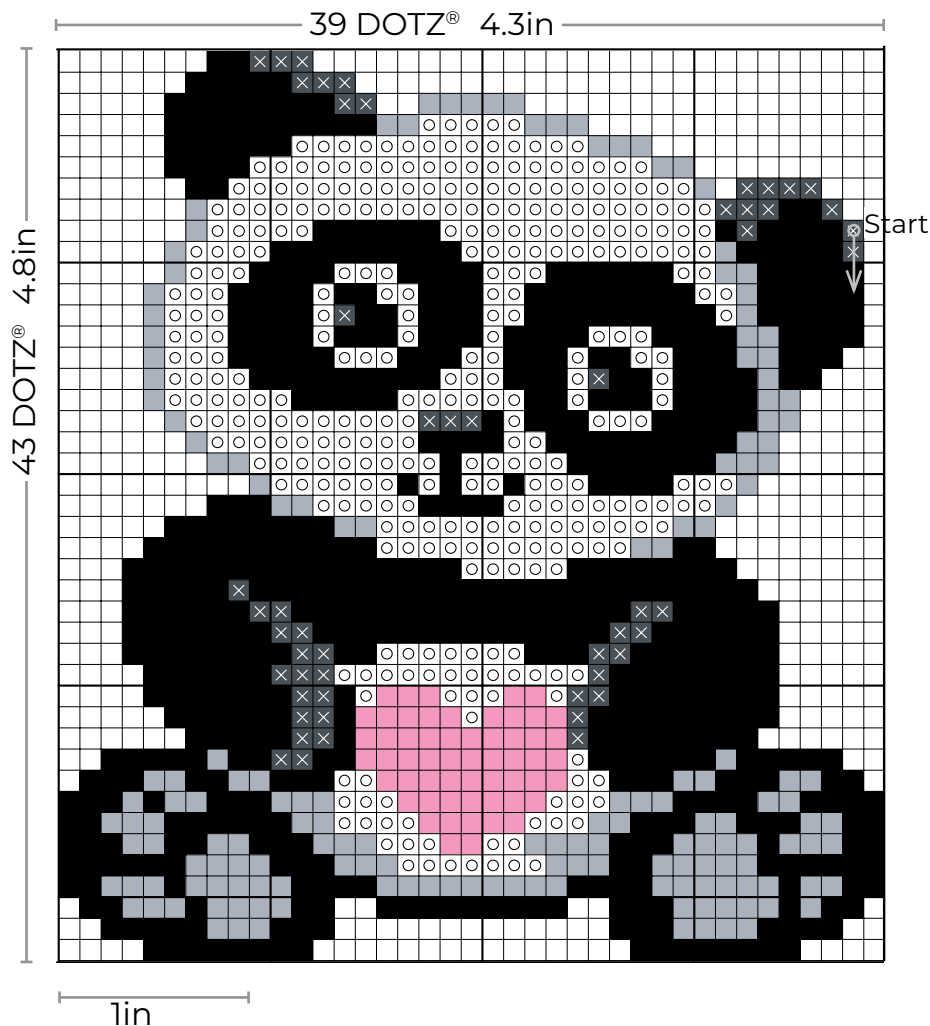

Panda

Design Size: 39 x 43 DOTZ® (4.3in x 4.8in)

Skill Level: Beginner

Color Palette:

-  Ivory 8002
-  Black 8001
-  Mist 8444
-  Mid Jazz Pink 8062
-  Shadow 8446

Other Supplies:

- Sandwich Adhesive Roll
- Diamond painting pen
- Wax
- Craft tray
- Scissors
- Surface to decorate

Tip:

Start at the top dot on the far right side (as shown), and work that vertical row first.

Visit DiamondDotz.com for in-depth Freestyle diamond painting instructions, plus more tips & techniques