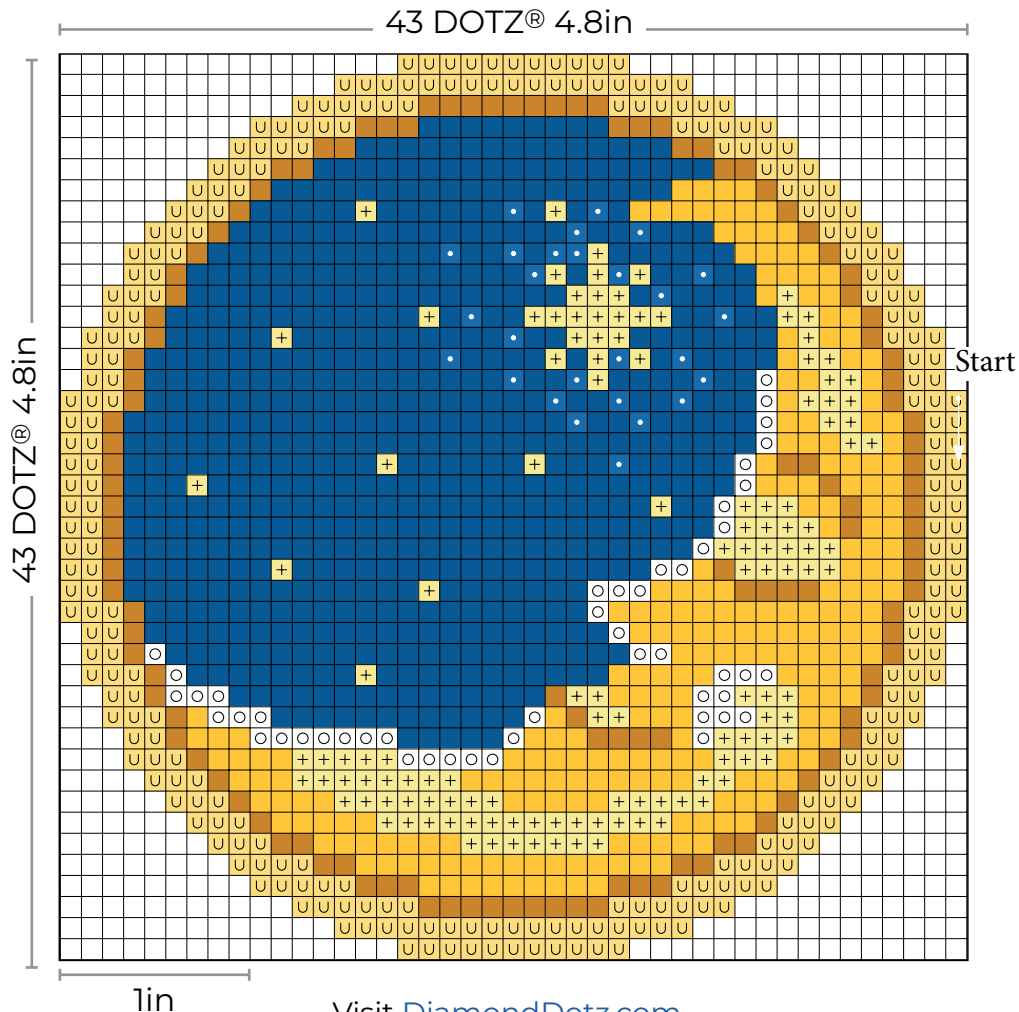

Moon

Design Size: 43 x 43 DOTZ® (4.8in x 4.8in)

Skill Level: Beginner

Color Palette:

- AB Cream 5007
- Wattle 8319
- Dark Wattle 8320
- Straw 8305
- Cadmium 8306
- Santorini 8127
- Ocean Blue 8130

Other Supplies:

- Sandwich Adhesive Roll
- Diamond painting pen
- Wax
- Craft tray
- Scissors
- Surface to decorate

Tip:

Start at the top dot on the far right side (as shown), and work that vertical row first.

Visit DiamondDotz.com for in-depth Freestyle diamond painting instructions, plus more tips & techniques