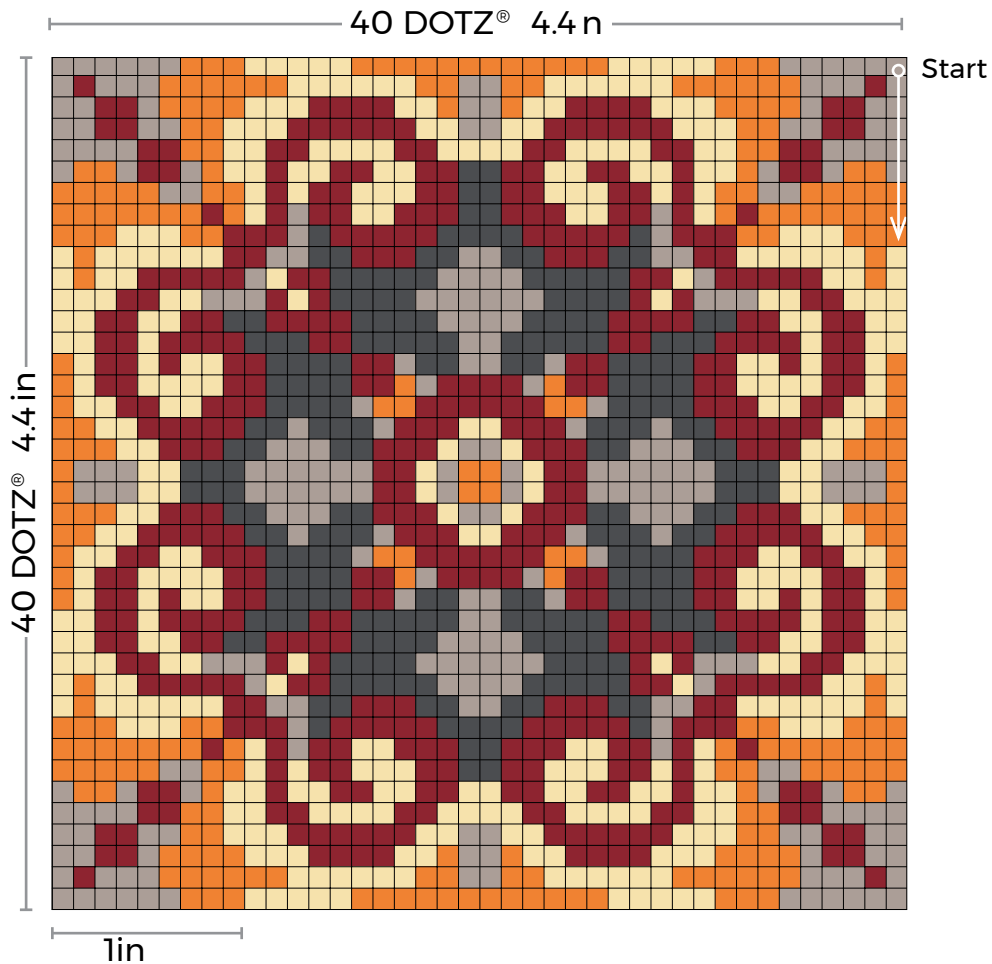

Mandala Square

Design Size: 40 x 40 DOTZ® (4.4in x 4.4in)

Skill Level: Beginner

Color Palette:

- Dark Primrose 8322
- Mid Orange 8331
- Wine 8042
- Metallic Platinum 7009
- Black 8001

Other Supplies:

- Sandwich Adhesive Roll or Grid Fabric with Adhesive
- Diamond painting pen
- Wax
- Craft tray
- Scissors
- Surface to decorate

Tip:

Start at the top dot on the far right side (as shown), and work that vertical row first.

Visit [DiamondDotz.com](https://www.diamonddotz.com)
for in-depth Freestyle diamond painting instructions,
plus more tips & techniques