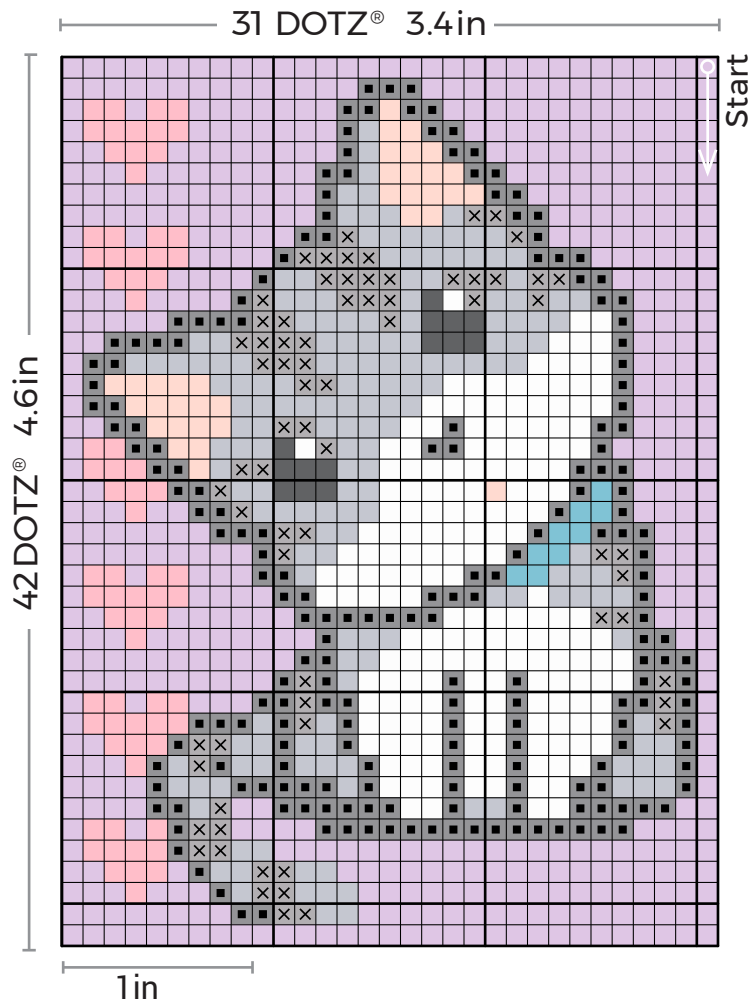

Kitten

Design Size: 31 x 42 DOTZ® (3.4in x 4.6in)

Skill Level: Beginner

Color Palette:

- Black 8001
- Ivory 8002
- Musk 8016
- Lilac 8098
- Dark Aqua 8143
- Feather Pink 8336
- Medium Dove 8442
- Shadow 8446
- Steel 8448

Other Supplies:

- Sandwich Adhesive Roll or Grid Fabric with Adhesive
- Diamond painting pen
- Wax
- Craft tray
- Scissors
- Surface to decorate

Tip:

Start at the top dot on the far right side (as shown), and work that vertical row first.

Visit DiamondDotz.com for in-depth Freestyle diamond painting instructions, plus more tips & techniques