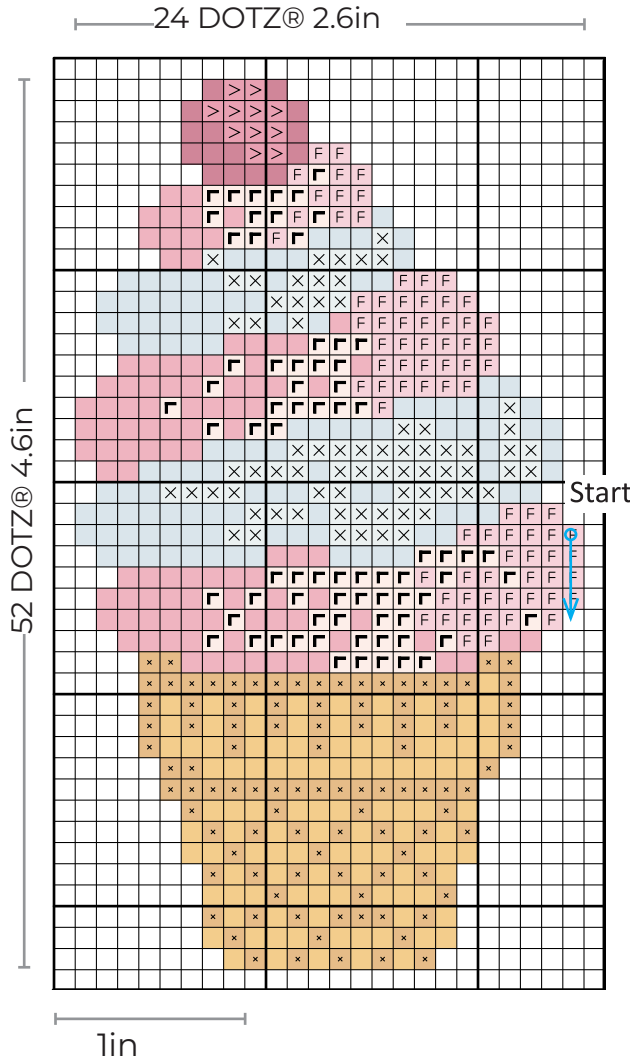

# Ice Cream

Design Size: 24 x 52 DOTZ® (2.6in x 4.6in)

Skill Level: Beginner

## Color Palette:

- X Ice 8147
- > Dark Floral 8038
- Cerise 8041
- ◻ Pastel Pink 8035
- F Mid Pink 8036
- Floral 8037
- Ice Blue 8148
- Straw 8305
- x Cadmium 8306

## Tip:

Start at the top dot on the far right side (as shown), and work that vertical row first.

Visit [DiamondDotz.com](http://DiamondDotz.com) for in-depth Freestyle diamond painting instructions, plus more tips & techniques