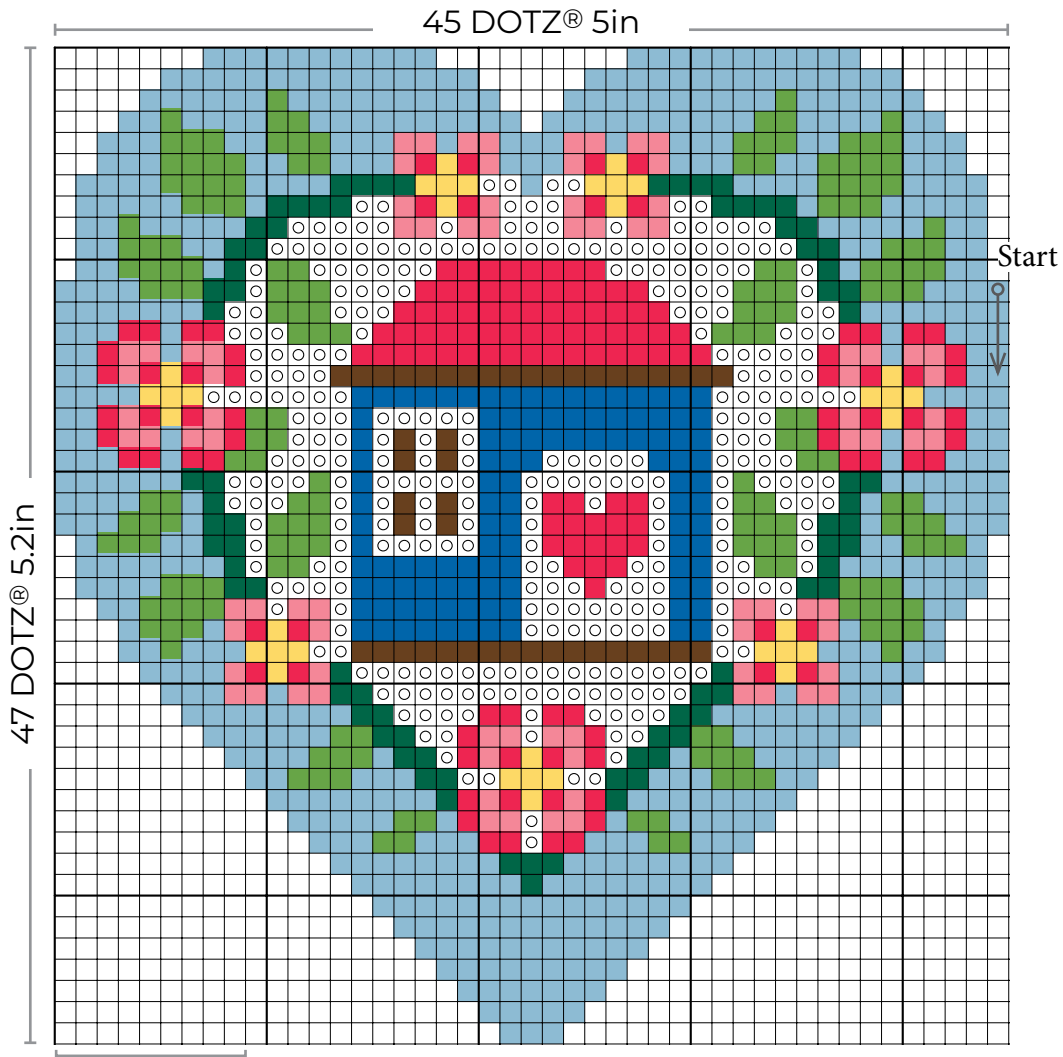

Home is where the heart is

Design Size: 45 x 47 DOTZ® (5in x 5.2in)

Skill Level: Beginner

Color Palette:

- Dark Musk 8017
- Lipstick 8018
- Dark Parrot 8243
- Mid Kelly Green 8246
- Ocean Blue 8130
- Dark Citrus 8318
- Ivory 8002
- Chocolate Brown 8402
- Glacier Blue 8133

Other Supplies:

- Sandwich Adhesive Roll
- Diamond painting pen
- Wax
- Craft tray
- Scissors
- Surface to decorate

Tip:

Start at the top dot on the far right side (as shown), and work that vertical row first.

1in
Visit [DiamondDotz.com](https://www.DiamondDotz.com)
for in-depth Freestyle diamond painting instructions,
plus more tips & techniques