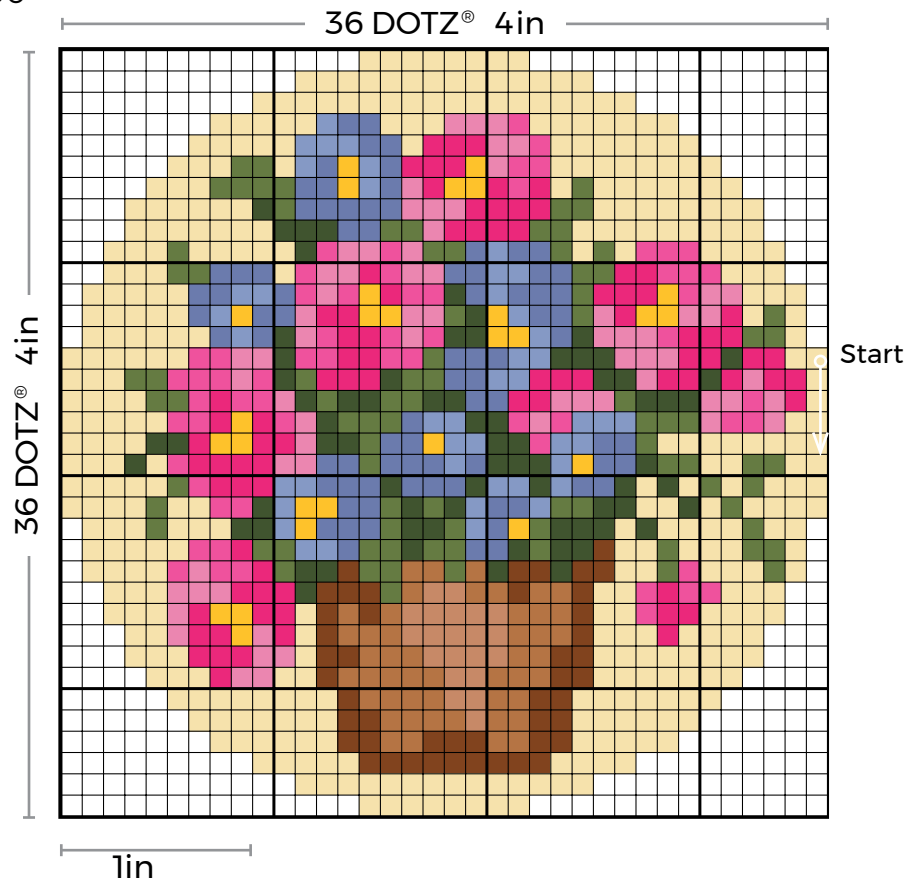

Flower Pot

Design Size: 36 x 36 DOTZ® (4in x 4in)

Skill Level: Beginner

Color Palette:

-  Cream AB 5007
-  Light Jazz Pink 8060
-  Jazz Pink 8061
-  Mid Jazz Pink 8062
-  Wattle 8319
-  Cornflower 8123
-  Dark Cornflower 8124
-  Fern 8233
-  Med Fern 8234
-  Medium Latte 8397
-  Latte 8398
-  Bark 8400

Other Supplies:

- Sandwich Adhesive Roll
- Diamond painting pen
- Wax
- Craft tray
- Scissors
- Surface to decorate

Tip:

Start at the top dot on the far right side (as shown), and work that vertical row first.