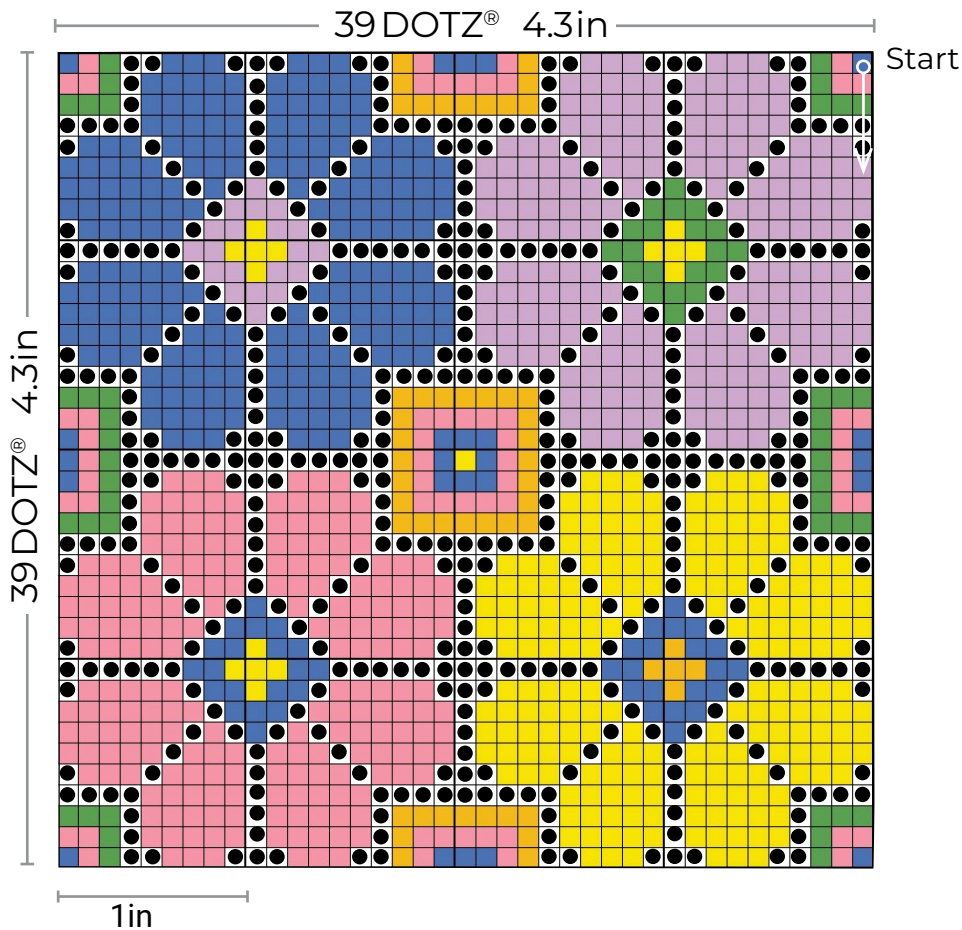

Floral

Design Size: 39 x 39 DOTZ® (4.3in x 4.3in)

Skill Level: Beginner

Color Palette:

- Mid Orange 8331
- Wattle 8319
- Floral 8037
- Lavender 8104
- Dark Reflex Blue 8129
- Lorikeet 8244
- Black 8001

Other Supplies:

- Sandwich Adhesive Roll or
- Grid Fabric with Adhesive
- Diamond painting pen
- Wax
- Craft tray
- Scissors
- Surface to decorate

Tip:

Start at the top dot on the far right side (as shown), and work that vertical row first.

Visit [DiamondDotz.com](https://www.diamonddotz.com)
for in-depth Freestyle diamond painting instructions,
plus more tips & techniques