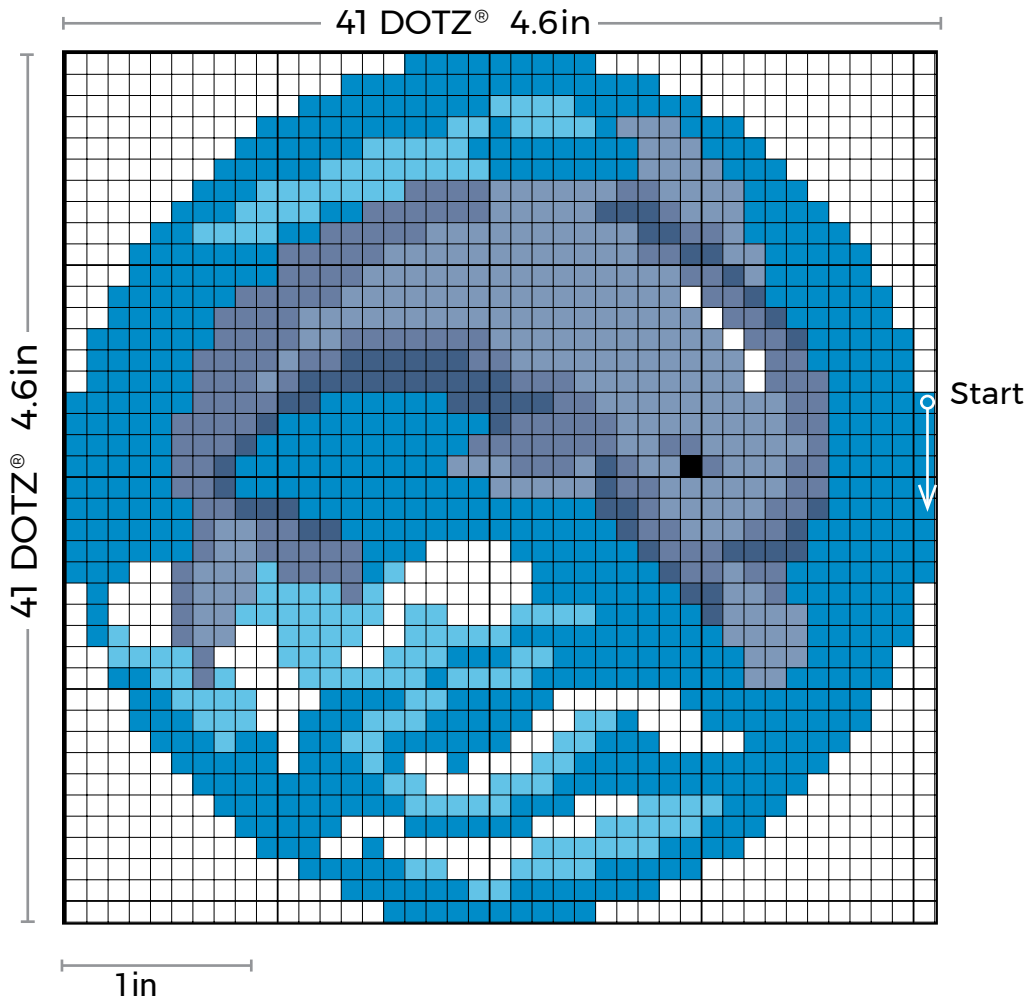

Dolphin

Design Size: 41 x 41 DOTZ® (4.6in x 4.6in)

Skill Level: Beginner

Color Palette:

- Ivory 8000
- Black 8001
- Light Aegean 8138
- Aegean Blue 8140
- Pale Blue Grey 8144
- Blue Grey 8145
- Dark Blue Grey 8146

Other Supplies:

- Sandwich Adhesive Roll
- Diamond painting pen
- Wax
- Craft tray
- Scissors
- Surface to decorate

Tip:

Start at the top dot on the far right side (as shown), and work that vertical row first.