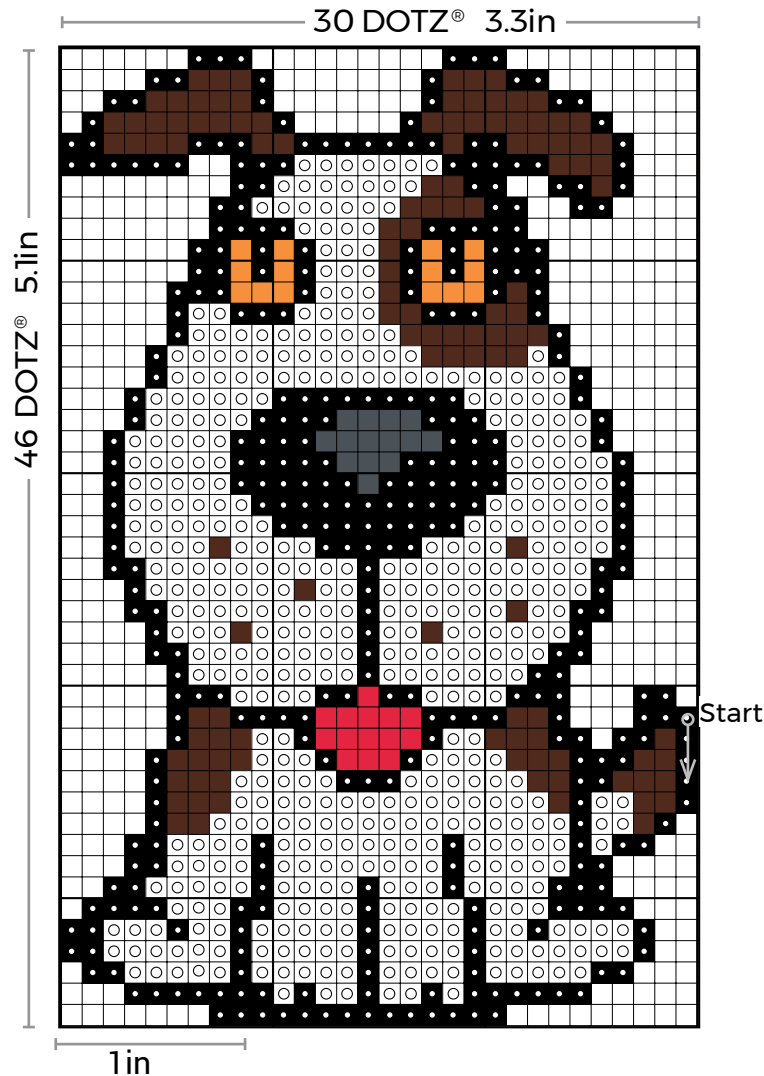

Dog

Design Size: 30 x 46 DOTZ® (3.3in x 5.1in)

Skill Level: Beginner

Color Palette:

-  Black 8001
-  Ivory 8002
-  Sunflower 8316
-  Bark 8400
-  Flag Red 8020
-  Shadow 8446

Other Supplies:

- Sandwich Adhesive Roll
- Diamond painting pen
- Wax
- Craft tray
- Scissors
- Surface to decorate

Tip:

Start at the top dot on the far right side (as shown), and work that vertical row first.

Visit [DiamondDotz.com](https://www.diamonddotz.com) for in-depth Freestyle diamond painting instructions, plus more tips & techniques