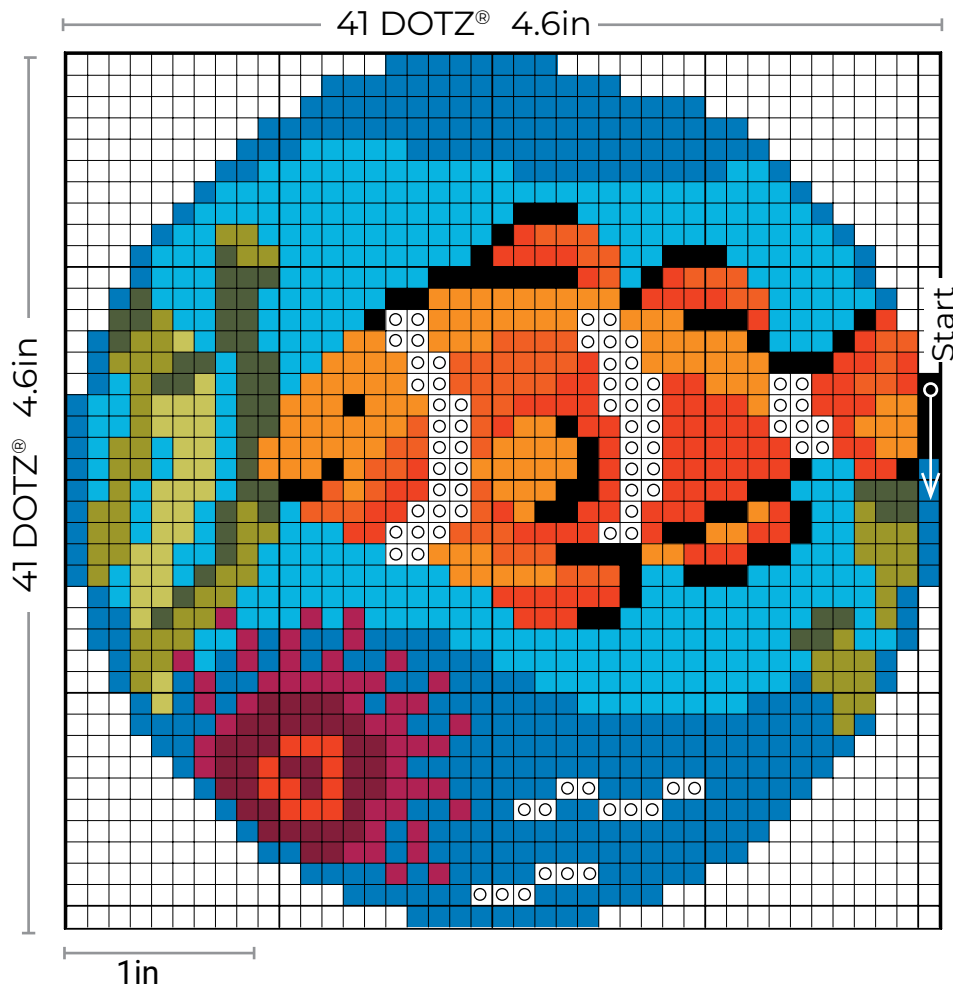

Clown Fish

Design Size: 41 x 41 DOTZ® (4.6in x 4.6in)

Skill Level: Beginner

Color Palette:

-  Fuchsia 8051
-  Ruby 8053
-  Light Orange 8330
-  Mid Orange 8331
-  Dark Orange 8332
-  Pale Yellow 8270
-  Bright Khaki 8272
-  Army Green 8278
-  Light Aegean 8138
-  Aegean Blue 8140
-  Ivory 8002
-  Black 8001

Other Supplies:

- Sandwich Adhesive Roll
- Diamond painting pen
- Wax
- Craft tray
- Scissors
- Surface to decorate

Tip:

Start at the top dot on the far right side (as shown), and work that vertical row first.