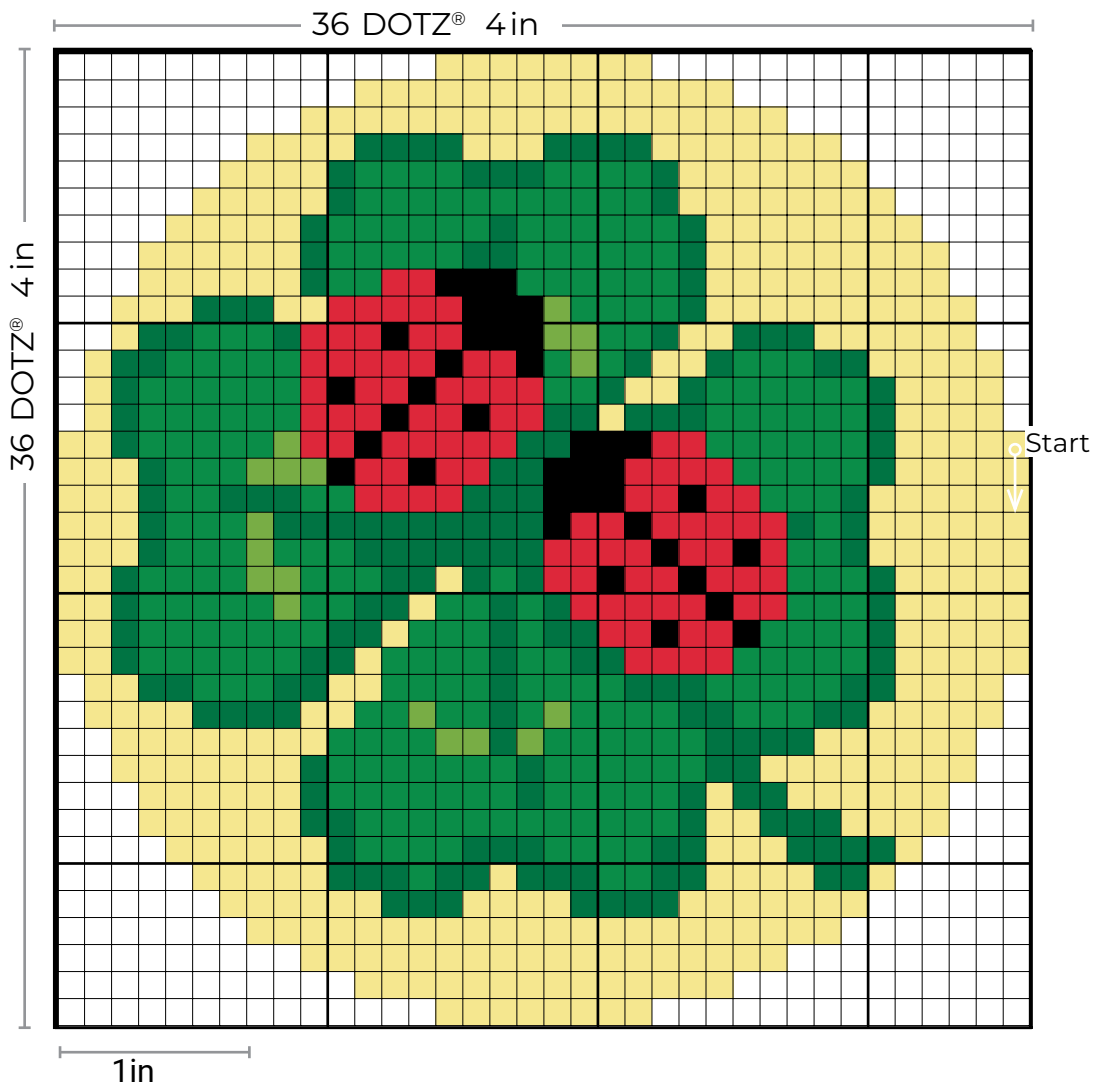

Clover Leaf

Design Size: 36 x 36 DOTZ® (4in x 4in)

Skill Level: Beginner

Color Palette:

- Primrose 8321
- Black 8001
- Parrot 8242
- Lorikeet 8244
- Mid Kelly Green 8246
- Bright Red 8014

Other Supplies:

- Sandwich Adhesive Roll
- Diamond painting pen
- Wax
- Craft tray
- Scissors
- Surface to decorate

Tip:

Start at the top dot on the far right side (as shown), and work that vertical row first.

Visit [DiamondDotz.com](https://www.diamonddotz.com)
for in-depth Freestyle diamond painting instructions,
plus more tips & techniques